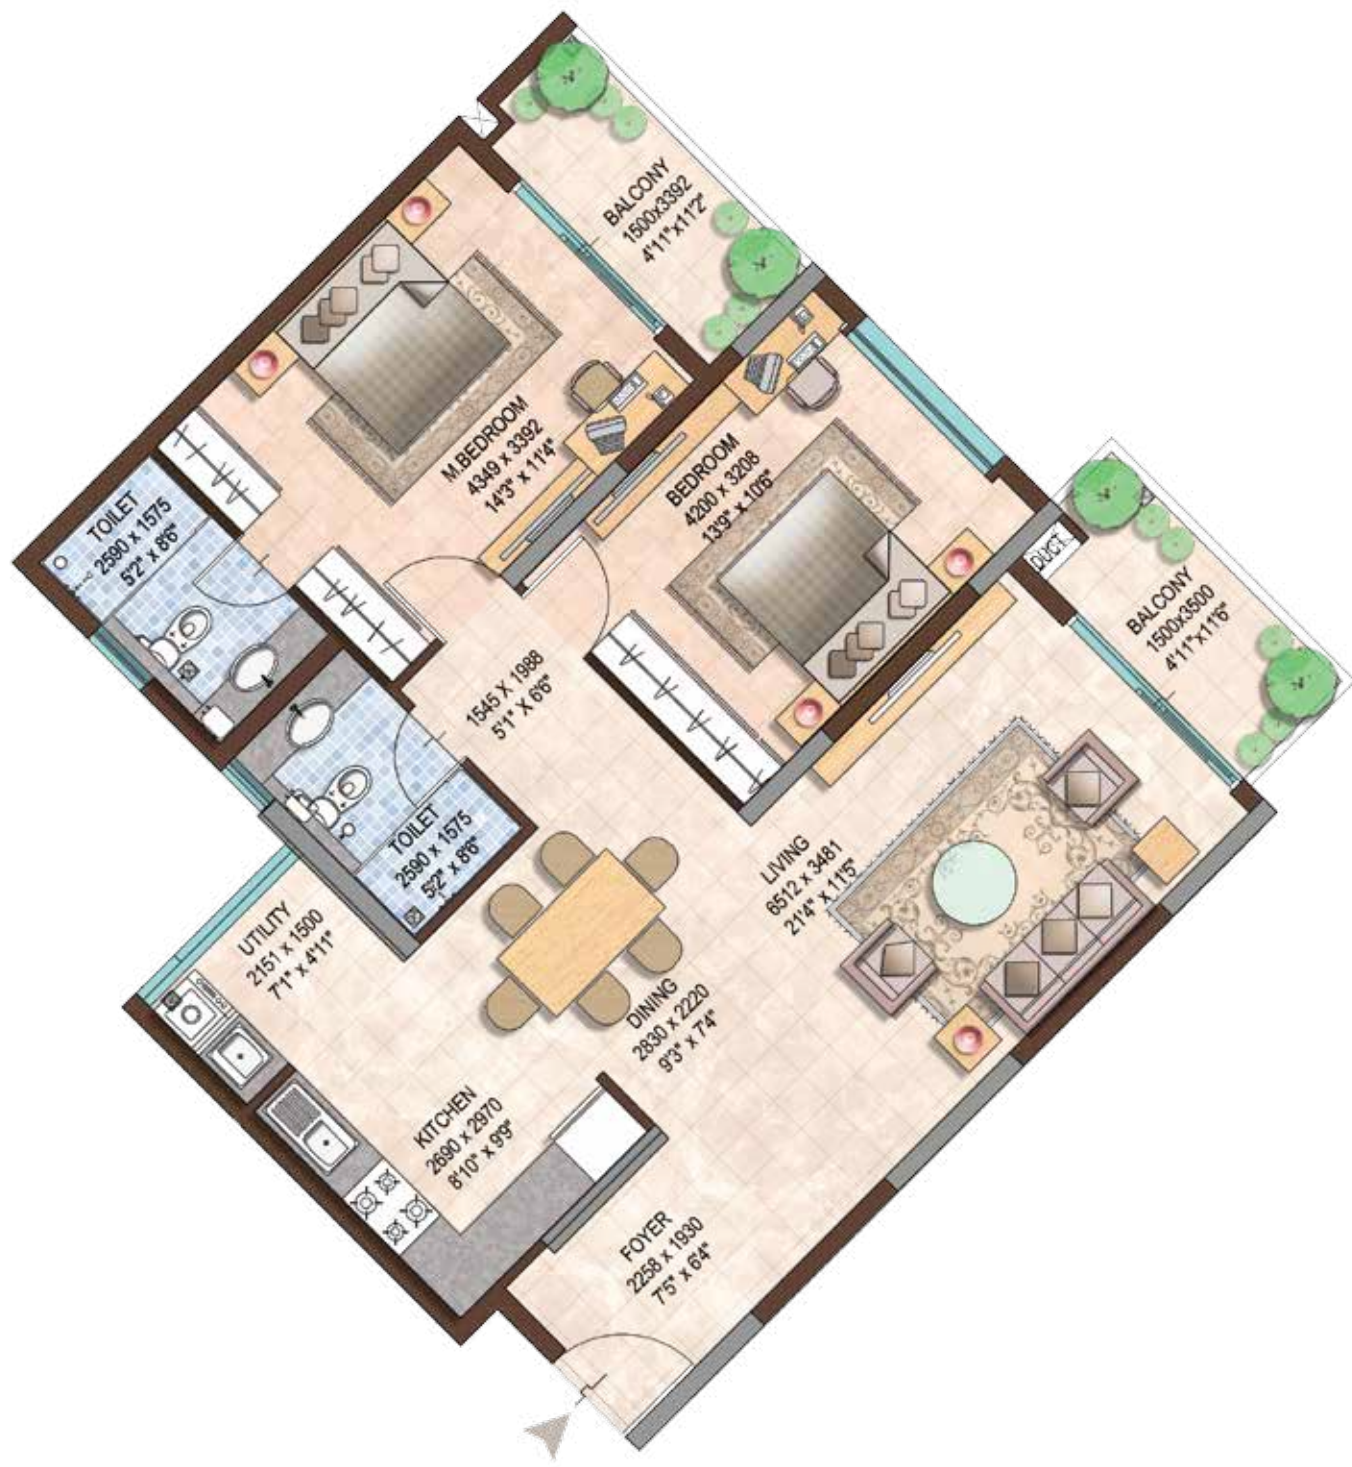

KEY PLAN

-  3-bedroom apartments
-  2-bedroom apartments

UNIT PLAN

2 BEDROOM UNIT

2 BEDROOMS + 2 TOILETS

SUPER BUILT-UP AREA:

1370 SQ.FT.

TYPICAL APARTMENT NUMBERS

101, 201, 301, 401, 501, 601, 701,
801, 901, 1001, 1101, 1201, 1301

UNIT PLAN

2 BEDROOM UNIT

2 BEDROOMS + 2 TOILETS

SUPER BUILT-UP AREA:

1370 SQ.FT.

TYPICAL APARTMENT NUMBERS

114, 214, 314, 414, 514, 614, 714,
814, 914, 1014, 1114, 1214, 1314

UNIT PLAN

**3 BEDROOM UNIT
3 BEDROOMS + 3 TOILETS**

**SUPER BUILT-UP AREA:
1800 SQ.FT.**

TYPICAL APARTMENT NUMBERS

113, 213, 313, 413, 513, 613, 713,
813, 913, 1013, 1113, 1213, 1313

UNIT PLAN

3 BEDROOM UNIT

3 BEDROOMS + 3 TOILETS

SUPER BUILT-UP AREA:

1800 SQ.FT.

TYPICAL APARTMENT NUMBERS

102, 202, 302, 402, 502, 602, 702,
802, 902, 1002, 1102, 1202, 1302

UNIT PLAN

3 BEDROOM UNIT

3 BEDROOMS + 3 TOILETS