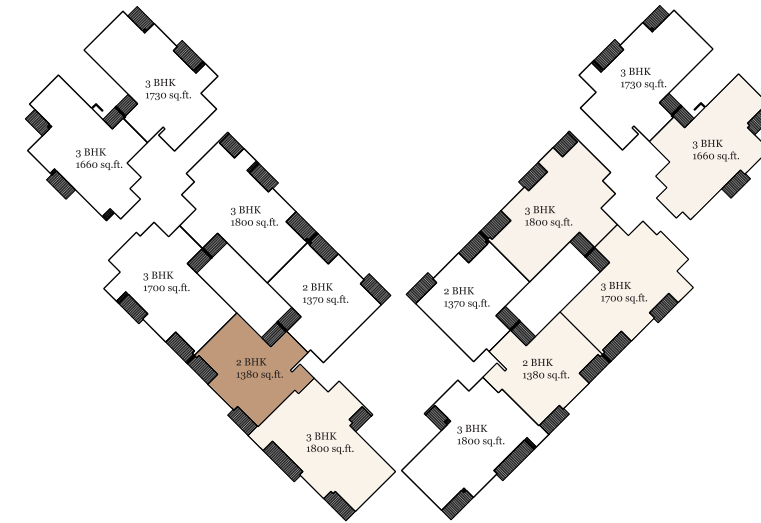

UNIT PLAN

3 BEDROOM UNIT

3 BEDROOMS + 3 TOILETS

SUPER BUILT-UP AREA:

1700 SQ.FT.

TYPICAL APARTMENT NUMBERS

105, 205, 305, 405, 505, 605, 705,
805, 905, 1005, 1105, 1205, 1305

UNIT PLAN

3 BEDROOM UNIT

3 BEDROOMS + 3 TOILETS

SUPER BUILT-UP AREA:

1700 SQ.FT.

TYPICAL APARTMENT NUMBERS

110, 210, 310, 410, 510, 610, 710,
810, 910, 1010, 1110, 1210, 1310

UNIT PLAN

**2 BEDROOM UNIT
2 BEDROOMS + 2 TOILETS**

**SUPER BUILT-UP AREA:
1380 SQ.FT.**

TYPICAL APARTMENT NUMBERS

109, 209, 309, 409, 509, 609, 709,
809, 909, 1009, 1109, 1209, 1309

UNIT PLAN

2 BEDROOM UNIT

2 BEDROOMS + 2 TOILETS

SUPER BUILT-UP AREA:

1380 SQ.FT.