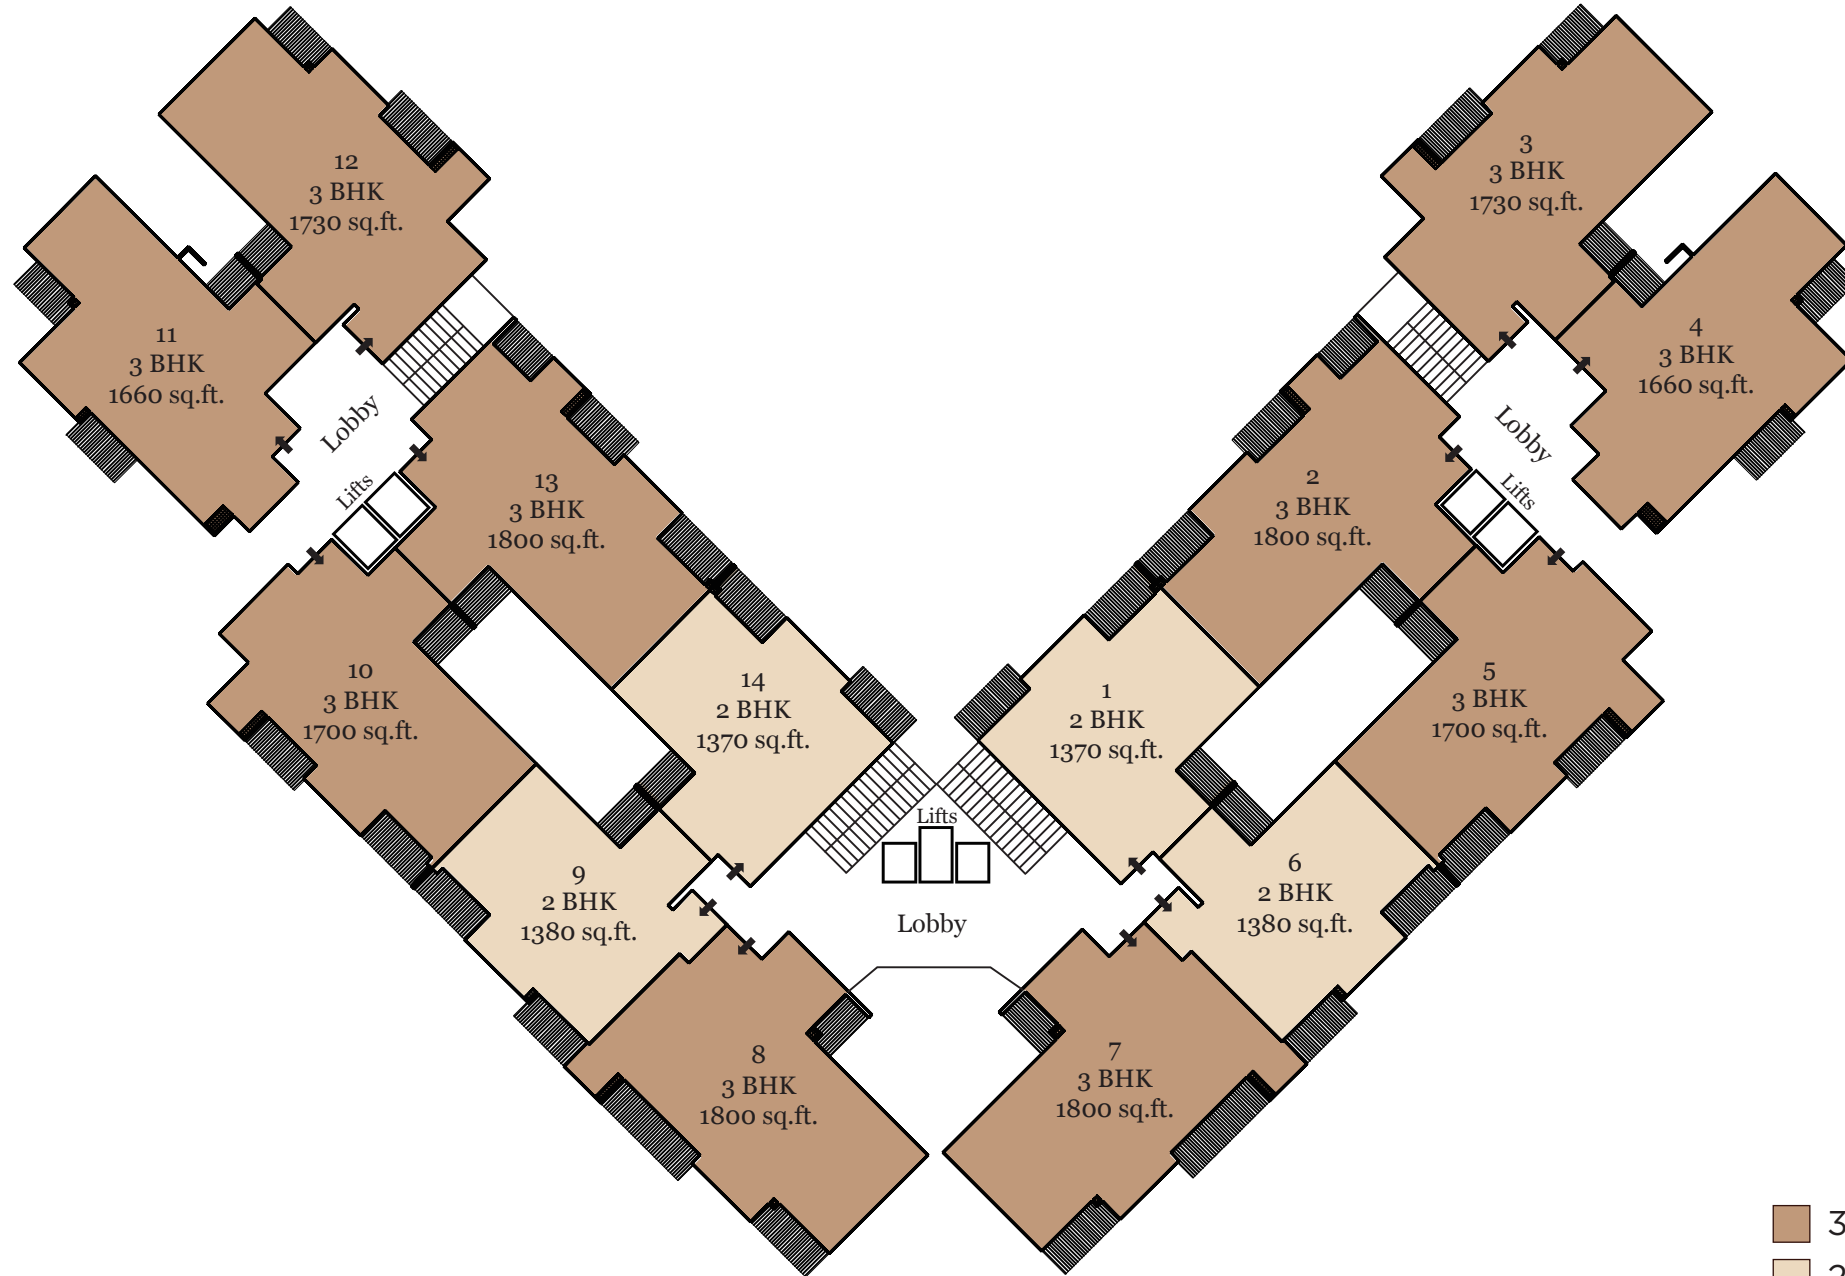

KEY PLAN

-  3-bedroom apartments
-  2-bedroom apartments

UNIT PLAN

2 BEDROOM UNIT

2 BEDROOMS + 2 TOILETS

SUPER BUILT-UP AREA:

1370 SQ.FT.

TYPICAL APARTMENT NUMBERS

101, 201, 301, 401, 501, 601, 701,
801, 901, 1001, 1101, 1201, 1301

UNIT PLAN

2 BEDROOM UNIT

2 BEDROOMS + 2 TOILETS

SUPER BUILT-UP AREA:

1370 SQ.FT.

TYPICAL APARTMENT NUMBERS

114, 214, 314, 414, 514, 614, 714,
814, 914, 1014, 1114, 1214, 1314

UNIT PLAN

**3 BEDROOM UNIT
3 BEDROOMS + 3 TOILETS**

**SUPER BUILT-UP AREA:
1800 SQ.FT.**

TYPICAL APARTMENT NUMBERS

113, 213, 313, 413, 513, 613, 713,
813, 913, 1013, 1113, 1213, 1313

UNIT PLAN

3 BEDROOM UNIT