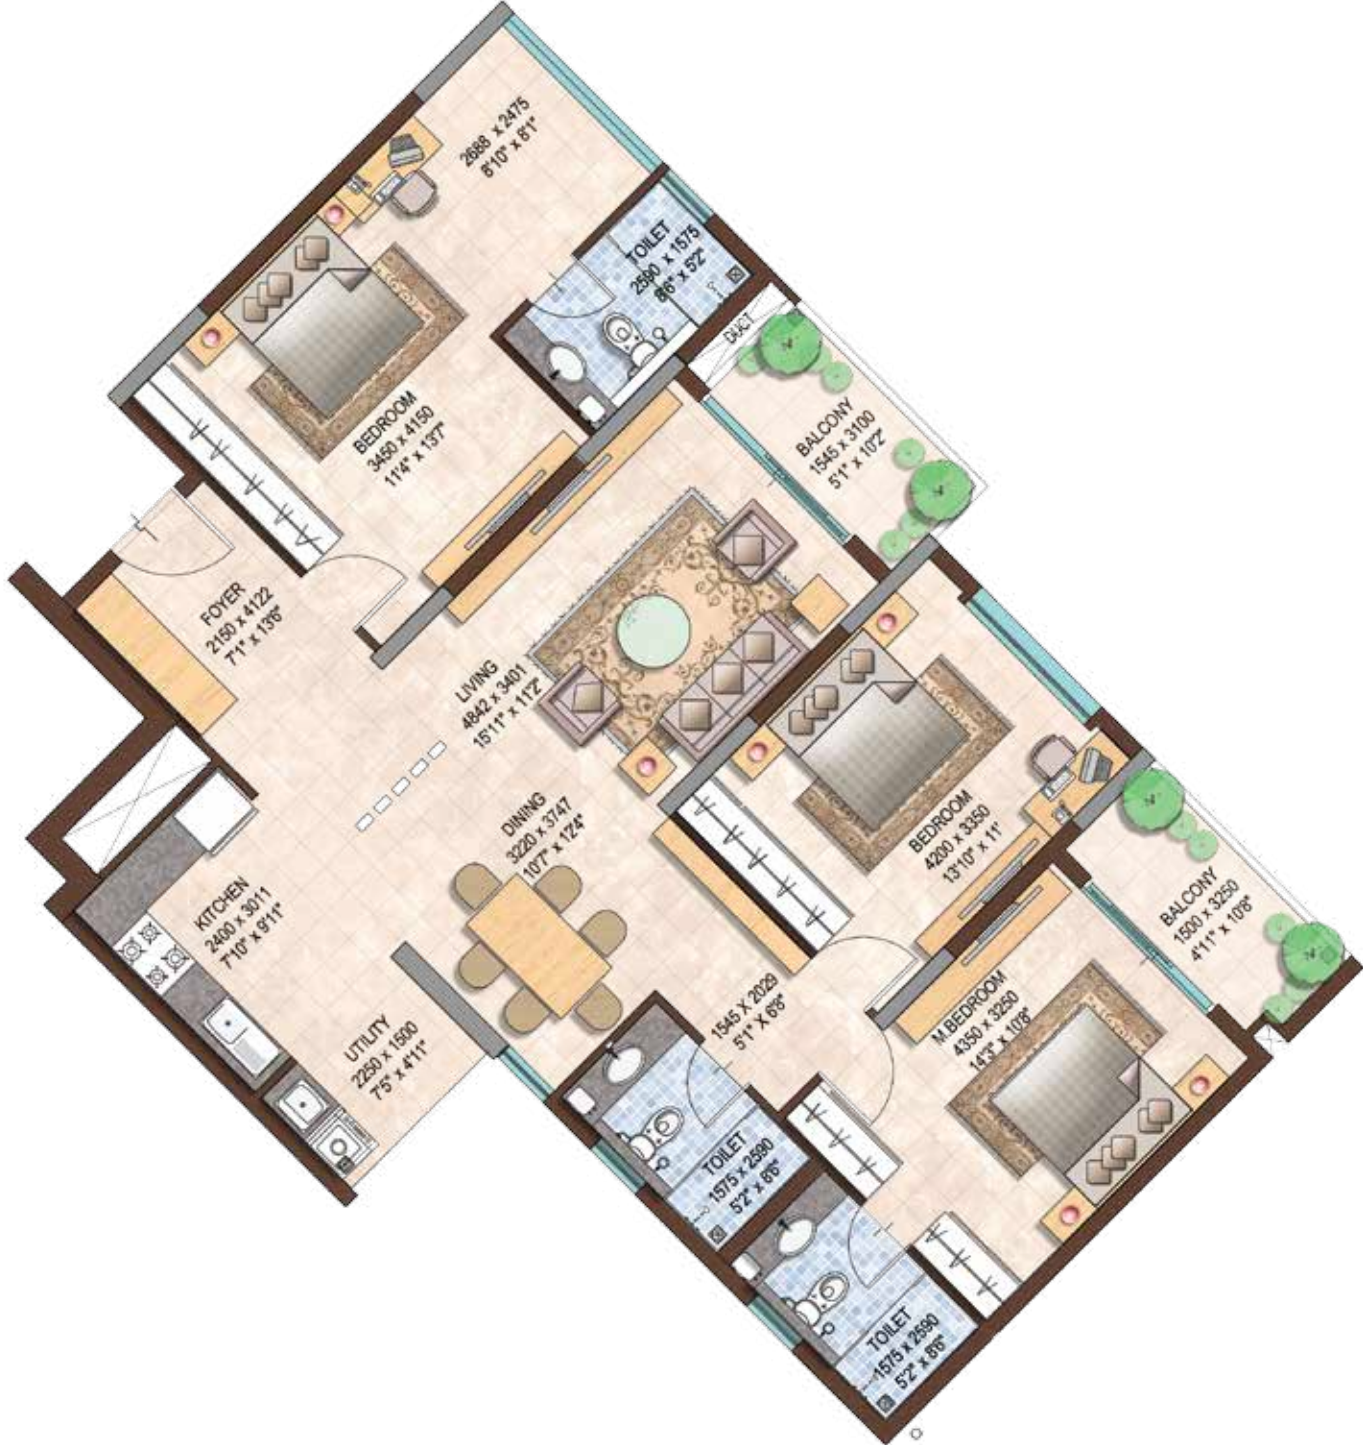

KEY PLAN

-  3-bedroom apartments
-  2-bedroom apartments

UNIT PLAN

2 BEDROOM UNIT

2 BEDROOMS + 2 TOILETS

SUPER BUILT-UP AREA:

1370 SQ.FT.

TYPICAL APARTMENT NUMBERS

101, 201, 301, 401, 501, 601, 701,
801, 901, 1001, 1101, 1201, 1301

UNIT PLAN

2 BEDROOM UNIT

2 BEDROOMS + 2 TOILETS

SUPER BUILT-UP AREA:

1370 SQ.FT.

TYPICAL APARTMENT NUMBERS

114, 214, 314, 414, 514, 614, 714,
814, 914, 1014, 1114, 1214, 1314

UNIT PLAN

**3 BEDROOM UNIT
3 BEDROOMS + 3 TOILETS**

**SUPER BUILT-UP AREA:
1800 SQ.FT.**

TYPICAL APARTMENT NUMBERS

113, 213, 313, 413, 513, 613, 713,
813, 913, 1013, 1113, 1213, 1313

UNIT PLAN

3 BEDROOM UNIT

3 BEDROOMS + 3 TOILETS

SUPER BUILT-UP AREA:

1800 SQ.FT.

TYPICAL APARTMENT NUMBERS

102, 202, 302, 402, 502, 602, 702,
802, 902, 1002, 1102, 1202, 1302

UNIT PLAN

3 BEDROOM UNIT

3 BEDROOMS + 3 TOILETS