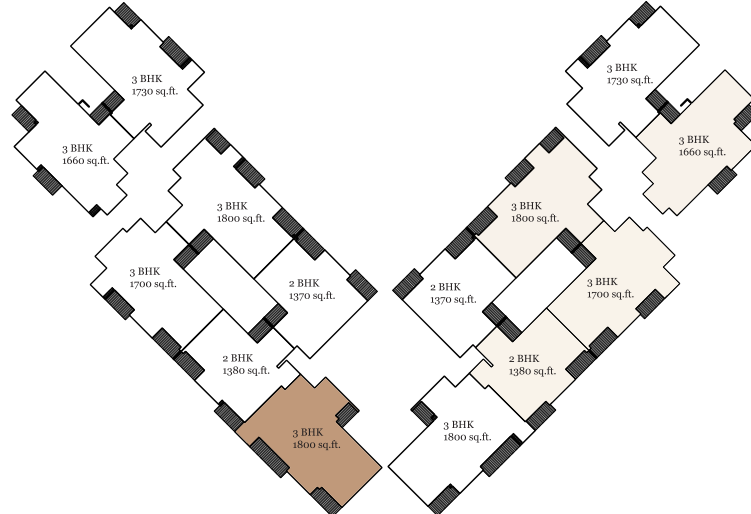

**SUPER BUILT-UP AREA:
1380 SQ.FT.**

TYPICAL APARTMENT NUMBERS

109, 209, 309, 409, 509, 609, 709,
809, 909, 1009, 1109, 1209, 1309

UNIT PLAN

2 BEDROOM UNIT

2 BEDROOMS + 2 TOILETS

SUPER BUILT-UP AREA:

1380 SQ.FT.

TYPICAL APARTMENT NUMBERS

106, 206, 306, 406, 506, 606, 706,
806, 906, 1006, 1106, 1206, 1306

UNIT PLAN

3 BEDROOM UNIT

3 BEDROOMS + 3 TOILETS

SUPER BUILT-UP AREA:

1800 SQ.FT.

TYPICAL APARTMENT NUMBERS

107, 207, 307, 407, 507, 607, 707,
807, 907, 1007, 1107, 1207, 1307

UNIT PLAN

**3 BEDROOM UNIT
3 BEDROOMS + 3 TOILETS**

**SUPER BUILT-UP AREA:
1800 SQ.FT.**

TYPICAL APARTMENT NUMBERS
108, 208, 308, 408, 508, 608, 708,
808, 908, 1008, 1108, 1208, 1308