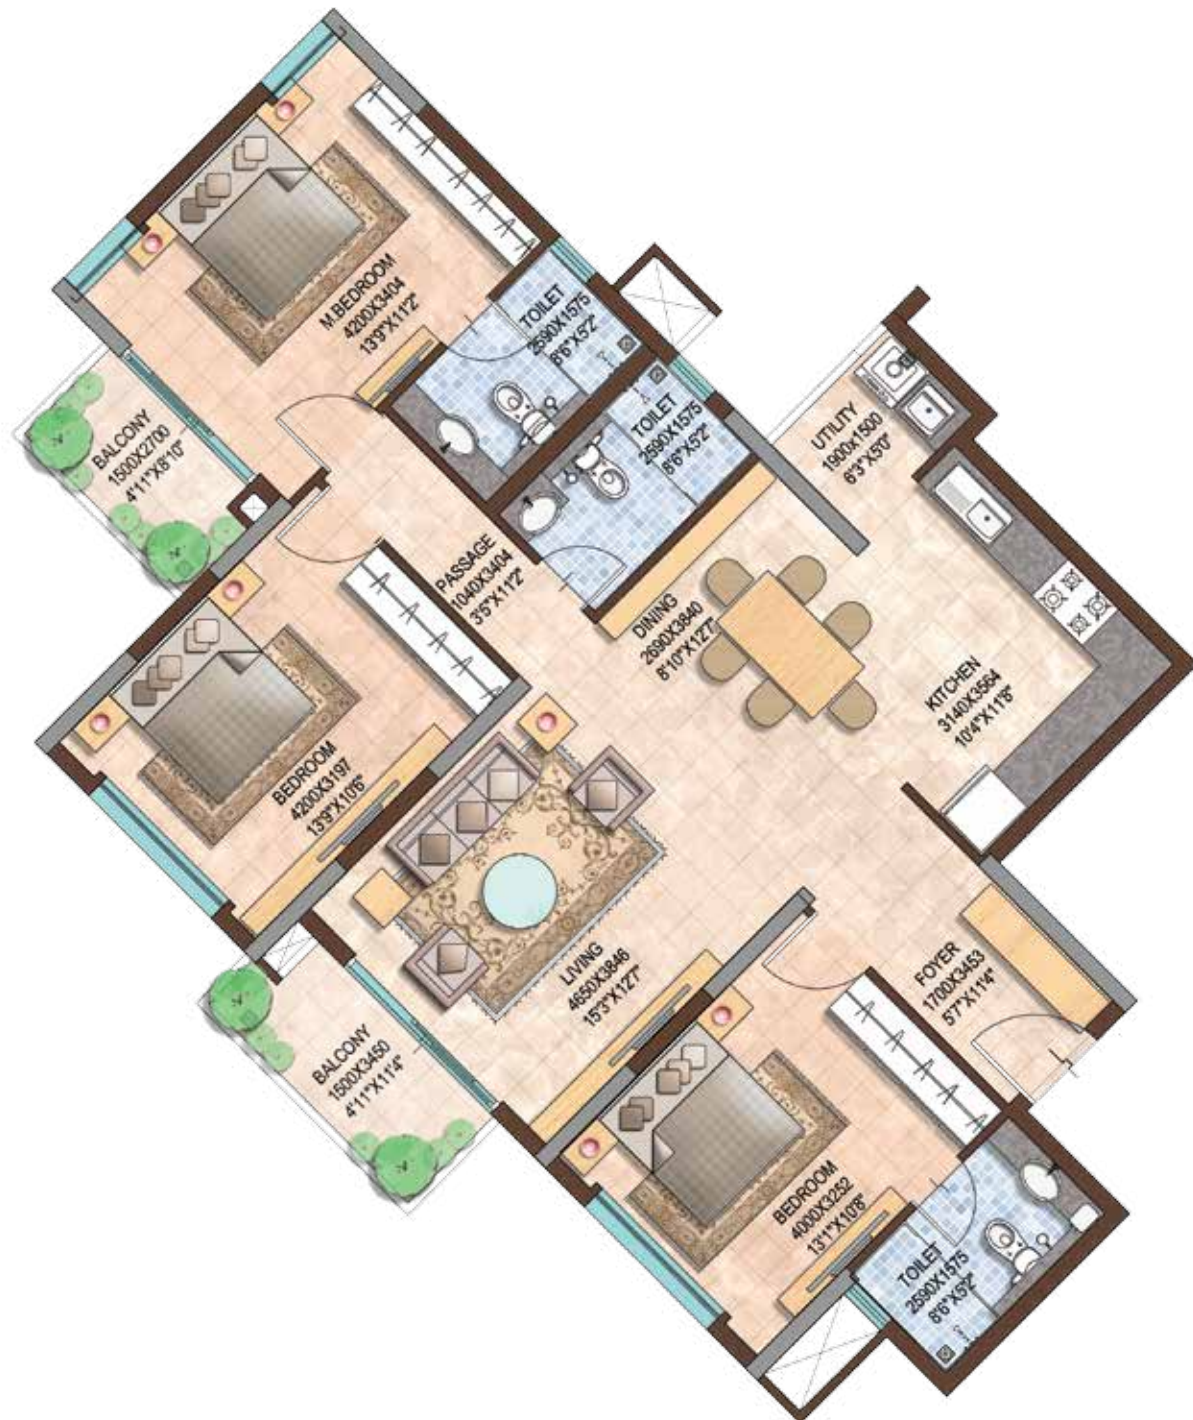

3 BEDROOMS + 3 TOILETS

SUPER BUILT-UP AREA:

1800 SQ.FT.

TYPICAL APARTMENT NUMBERS

102, 202, 302, 402, 502, 602, 702,
802, 902, 1002, 1102, 1202, 1302

UNIT PLAN

3 BEDROOM UNIT

3 BEDROOMS + 3 TOILETS

SUPER BUILT-UP AREA:

1730 SQ.FT.

TYPICAL APARTMENT NUMBERS

103, 203, 303, 403, 503, 603, 703,
803, 903, 1003, 1103, 1203, 1303

UNIT PLAN

3 BEDROOM UNIT
3 BEDROOMS + 3 TOILETS

SUPER BUILT-UP AREA:
1730 SQ.FT.

TYPICAL APARTMENT NUMBERS

112, 212, 312, 412, 512, 612, 712,
 812, 912, 1012, 1112, 1212, 1312

UNIT PLAN

3 BEDROOM UNIT

3 BEDROOMS + 3 TOILETS

SUPER BUILT-UP AREA:

1660 SQ.FT.

TYPICAL APARTMENT NUMBERS