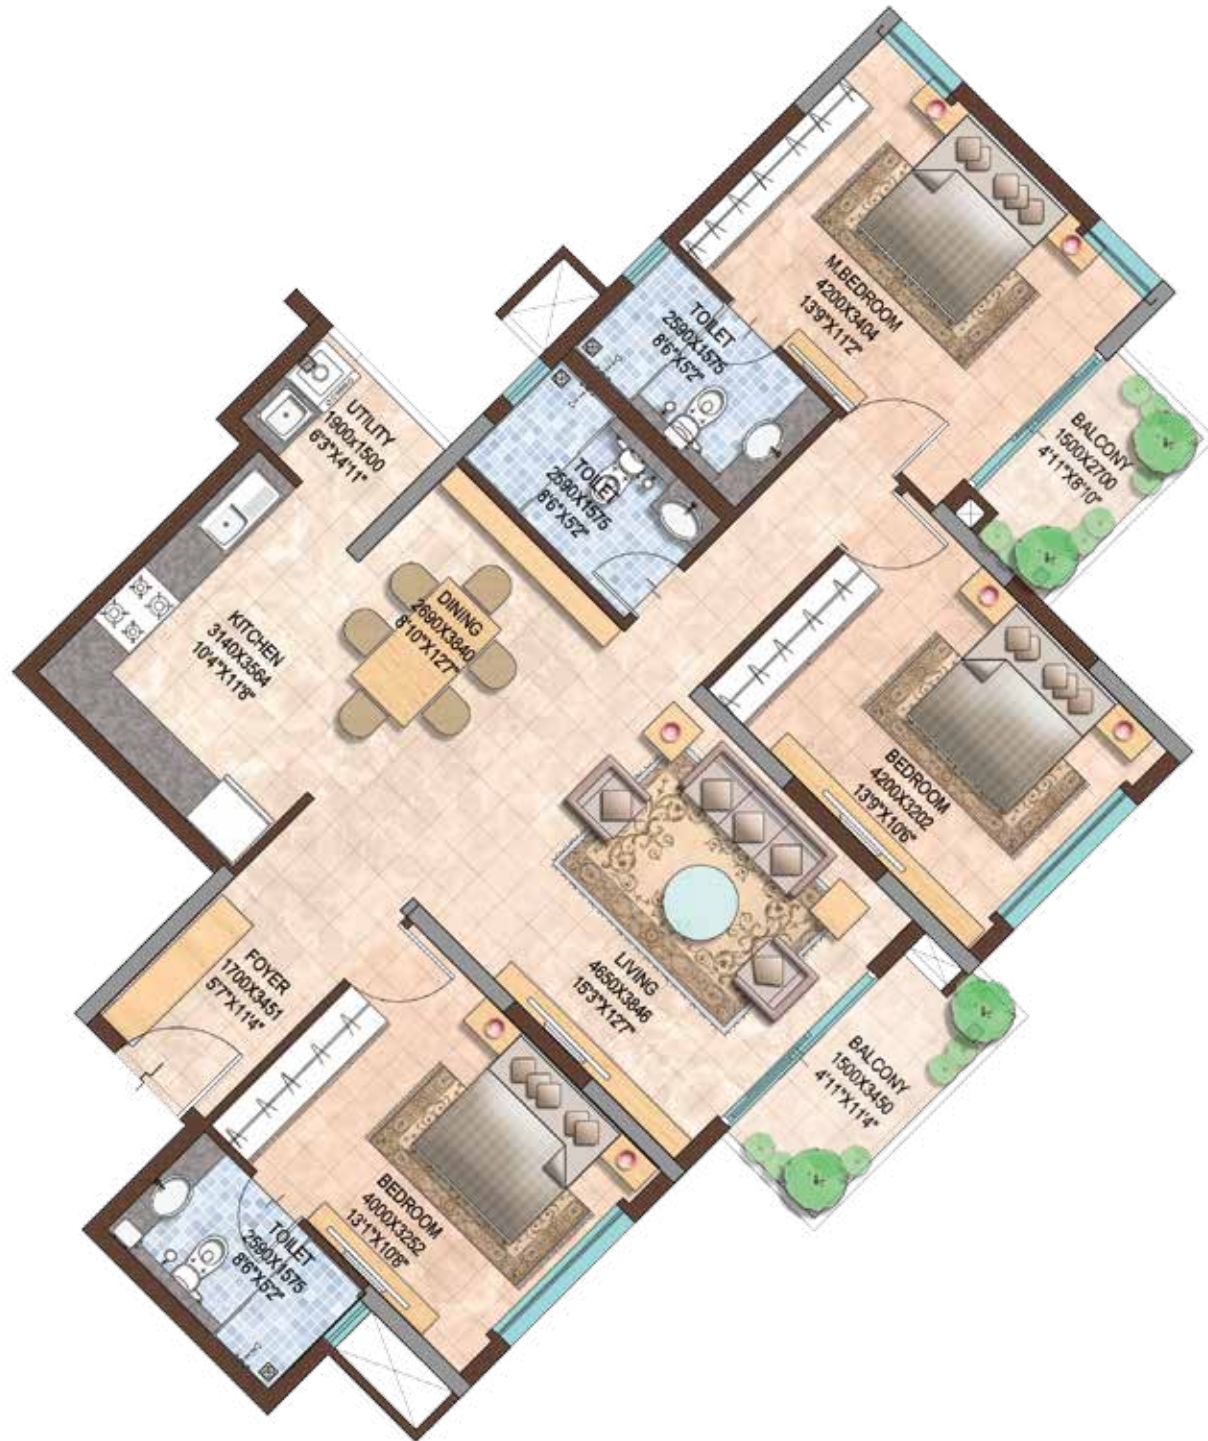

SUPER BUILT-UP AREA:

1730 SQ.FT.

TYPICAL APARTMENT NUMBERS

103, 203, 303, 403, 503, 603, 703,
803, 903, 1003, 1103, 1203, 1303

UNIT PLAN

3 BEDROOM UNIT
3 BEDROOMS + 3 TOILETS

SUPER BUILT-UP AREA:
1730 SQ.FT.

TYPICAL APARTMENT NUMBERS

112, 212, 312, 412, 512, 612, 712,
 812, 912, 1012, 1112, 1212, 1312

UNIT PLAN

3 BEDROOM UNIT

3 BEDROOMS + 3 TOILETS

SUPER BUILT-UP AREA:

1660 SQ.FT.

TYPICAL APARTMENT NUMBERS

111, 211, 311, 411, 511, 611, 711,
811, 911, 1011, 1111, 1211, 1311

UNIT PLAN

3 BEDROOM UNIT

3 BEDROOMS + 3 TOILETS

SUPER BUILT-UP AREA:

1660 SQ.FT.

TYPICAL APARTMENT NUMBERS

104, 204, 304, 404, 504, 604, 704,
804, 904, 1004, 1104, 1204, 1304