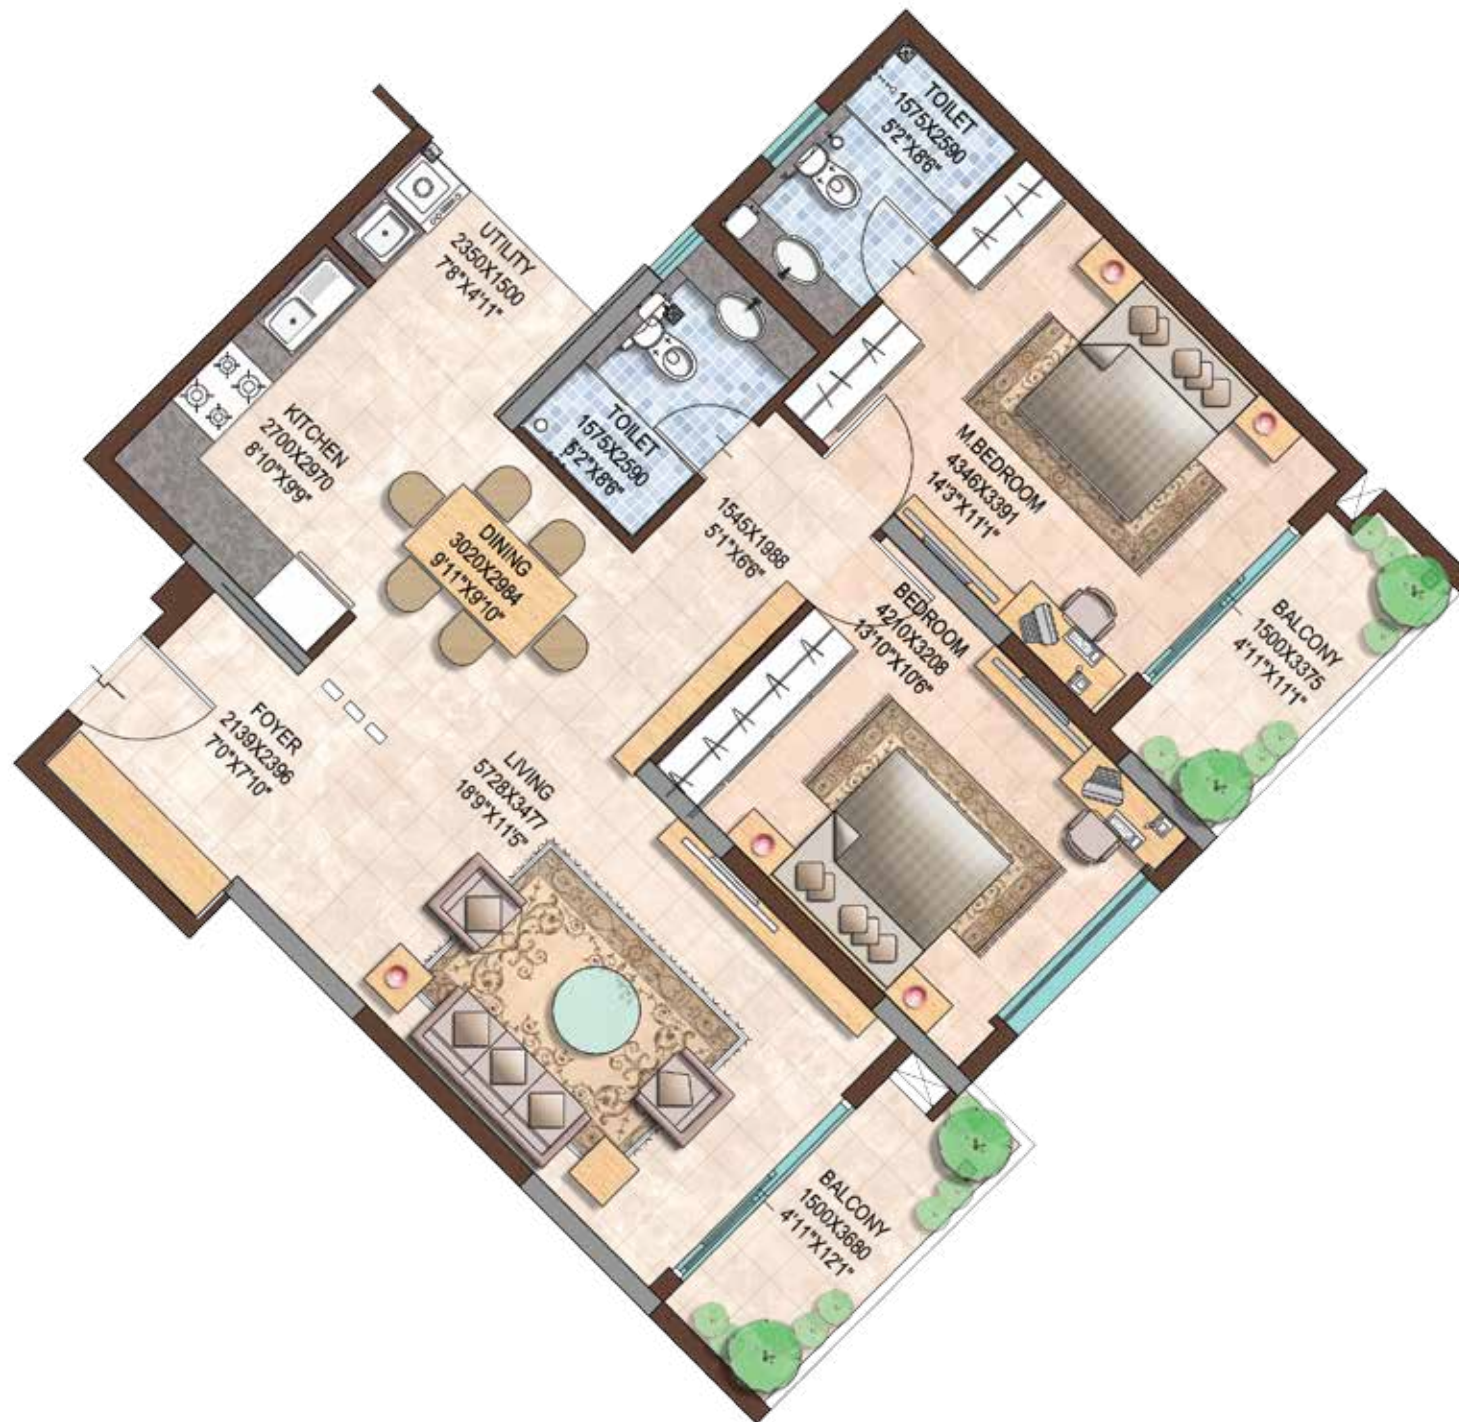

UNIT PLAN

2 BEDROOM UNIT

2 BEDROOMS + 2 TOILETS

SUPER BUILT-UP AREA:

1380 SQ.FT.

TYPICAL APARTMENT NUMBERS

106, 206, 306, 406, 506, 606, 706,
806, 906, 1006, 1106, 1206, 1306